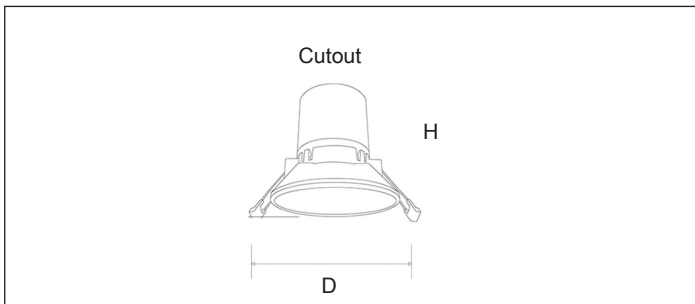

ARCU Recessed Spotlight

Recessed Spotlight

Wattages 7W - 30W all standard beam options and within the standard color, spectrums

The complete range is IP20 suitable for indoor applications as offered.

CCT of 3000K, 4000K and 6000K are also available on request.