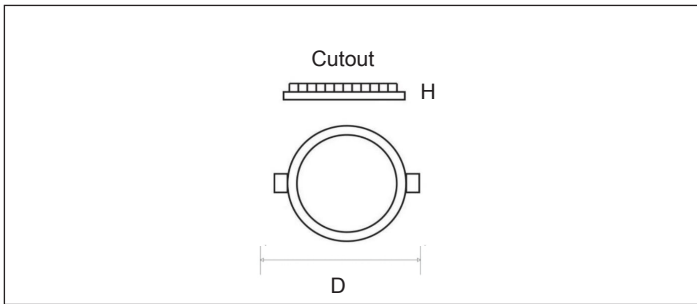

CIRCUMDO

Recessed Downlight

Round

Recessed Downlight Round

wattages 8W - 24W all standard beam options and within the standard color, spectrums

The complete range is IP20 suitable for indoor applications as offered.

Material/Finish	Aluminium / White
LED Type	COB
Colour Deviation	<3 SDCM
Colour Rendering Index	+80, +90
Lumen Maintenance	L90 / B10 50000 hours
Driver	Integral
Dimmability	DALI (on request)
IP Rating	IP 20
Protection Class	Class II

Light Distribution

15 deg	Spot (S)	60 deg	Flood (F)
24 deg	Medium (M)		
38 deg	Medium (M)		

Colour Temp

	3000 K
	4000 K
	6000 K

Finishes

	White
	Black
	White - Black